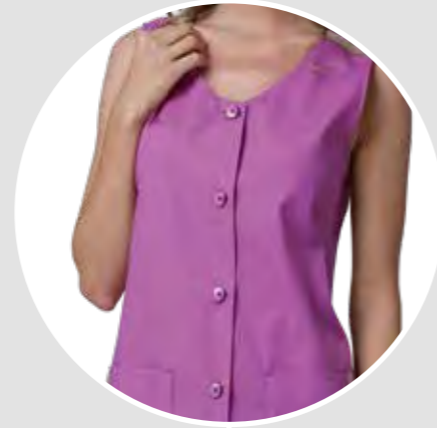

Taglie / Sizes  
XS - 3XL

Colori / Colours  
Bianco / White **0001**

Arancione / Orange **1005**

Azzurro / Azure **5030**

Verde / Green **6030**

1

2

**1 LIZZY**  
ART.28SC0056  
SCAMICIATO DONNA / LADIES PINAFORE