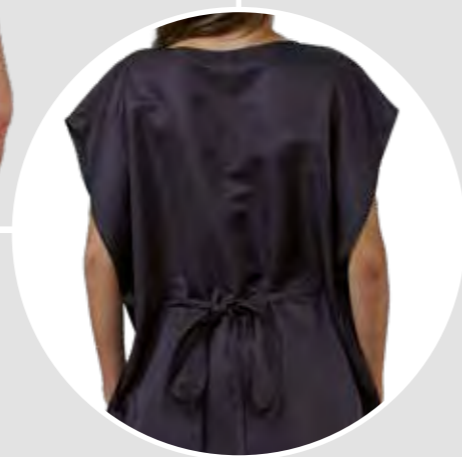

Taglie/Sizes:  
XS - 2XL

Colori / Colours  
Bianco / White **0001**

Nero / Black **8000**

1

**1 BRIGIT**  
ART.63SC0097

**SCAMICIATO KIMONO / KIMONO PINAFORE**

Tessuto / Fabric:  
100% Poliestere Microfibra / Microfiber Polyester  
130 gr/m<sup>2</sup>