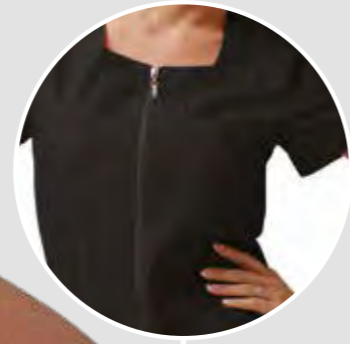

1

2

1 VALERIA
ART.28CS0403
CASACCA DONNA / LADIES TUNIC

Tessuto / Fabric
35% Cotone / Cotton
65% Poliestere / Polyester
130 gr/m²
Taglie / Sizes
XS - 3XL
Colori / Colours
Bianco / White 0001
Arancione / Orange 1005
Nero / Black 8000
Turchese / Turquoise 5037
Rosa / Pink 3007
Verde / Green 6030

2 DANIELA
ART.28CS0058
CASACCA DONNA / LADIES TUNIC

Tessuto / Fabric
100% Cotone piquet millerighe / Cotton piquet micro striped
124 gr/m²
Taglie / Sizes
XS - XXL
Colori / Colours
Bianco / White 0001