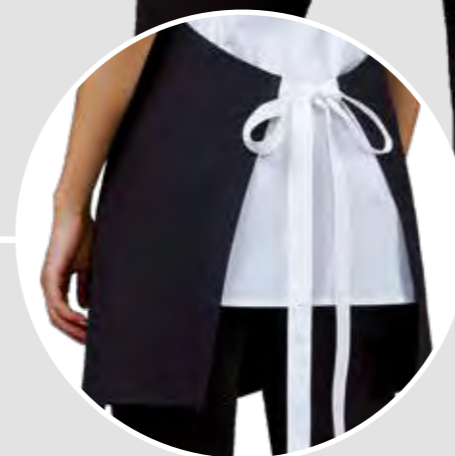

Taglie/Sizes:  
UNICA - ONE SIZE

Colori / Colours  
Nero / Black **8000**

1

2

**1 ANNIS**  
ART.63SC0096

SCAMICIATO DONNA / WOMAN PINAFORE

Tessuto / Fabric:  
57% Modal  
37% Poliestere / Polyester  
6% Elastan  
160 gr/m<sup>2</sup>