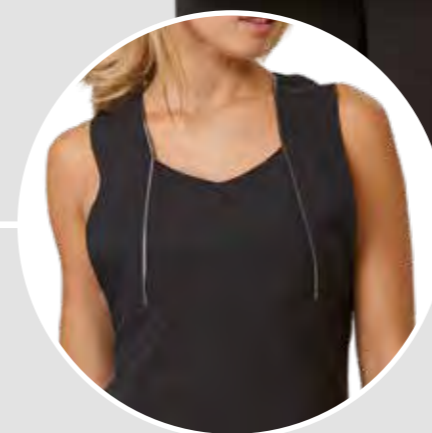

Colori / Colours

Beige-Bianco-Nero / Beige-White-Black 8732

Fuxia-Bianco-Nero / Fuchsia-White-Black 8733

1

2

**1 JAIDEN**  
ART.63SC0090  
**SCAMICIATO DONNA / WOMAN PINAFORE**

Tessuto / Fabric:  
100% Poliestere / Polyester  
180 gr/m<sup>2</sup>