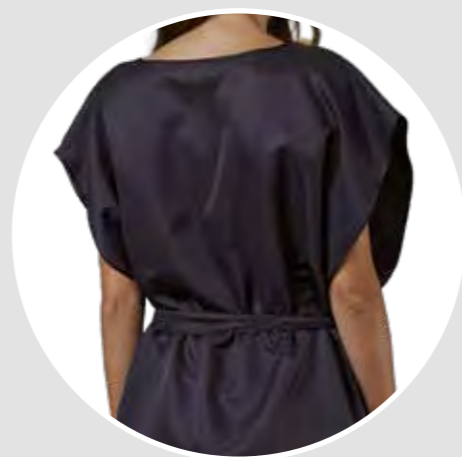

Taglie/Sizes:  
XS - 2XL

Colori / Colours  
Bianco / White **0001**

Nero / Black **8000**

1

**1 BRIGIT**  
ART.63SC0097

**SCAMICIATO KIMONO / KIMONO PINAFORE**

Tessuto / Fabric:  
100% Poliestere Microfibra / Microfiber Polyester  
130 gr/m<sup>2</sup>