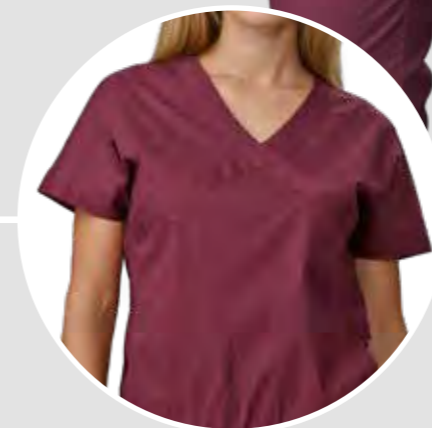

1

→ **TAMARA**
ART. 04PA0997/00-0761
PANTALONI DONNA / WOMEN TROUSERS
P. 317

2

3

1 JASMINE
ART.04CS1530
CASACCA DONNA / WOMAN TUNIC

Tessuto / Fabric
55% Cotone / Cotton
42% Poliestere / Polyester
3% Elastan
160 gr/m²

Taglie / Sizes
38 - 56

Colori / Colours
Bianco / White **0001**
Blu / Blue **4077**

QUEEN

2 ART.04CS1409/00-0761
CASACCA DONNA / WOMAN TUNIC

Tessuto / Fabric
96% Cotone / Cotton
4% Elastan
130 gr/m²

Taglie / Sizes
38 - 56

Colori / Colours
Sangria / Sangria red **2042**
Verde salvia / Sage green **6088**

3 ART.04CS1409/00-0757
CASACCA DONNA / WOMAN TUNIC

Tessuto / Fabric
55% Cotone / Cotton
42% Poliestere / Polyester
3% Elastan
160 gr/m²

Taglie / Sizes
38 - 56

Colori / Colours
Bianco / White **0001**